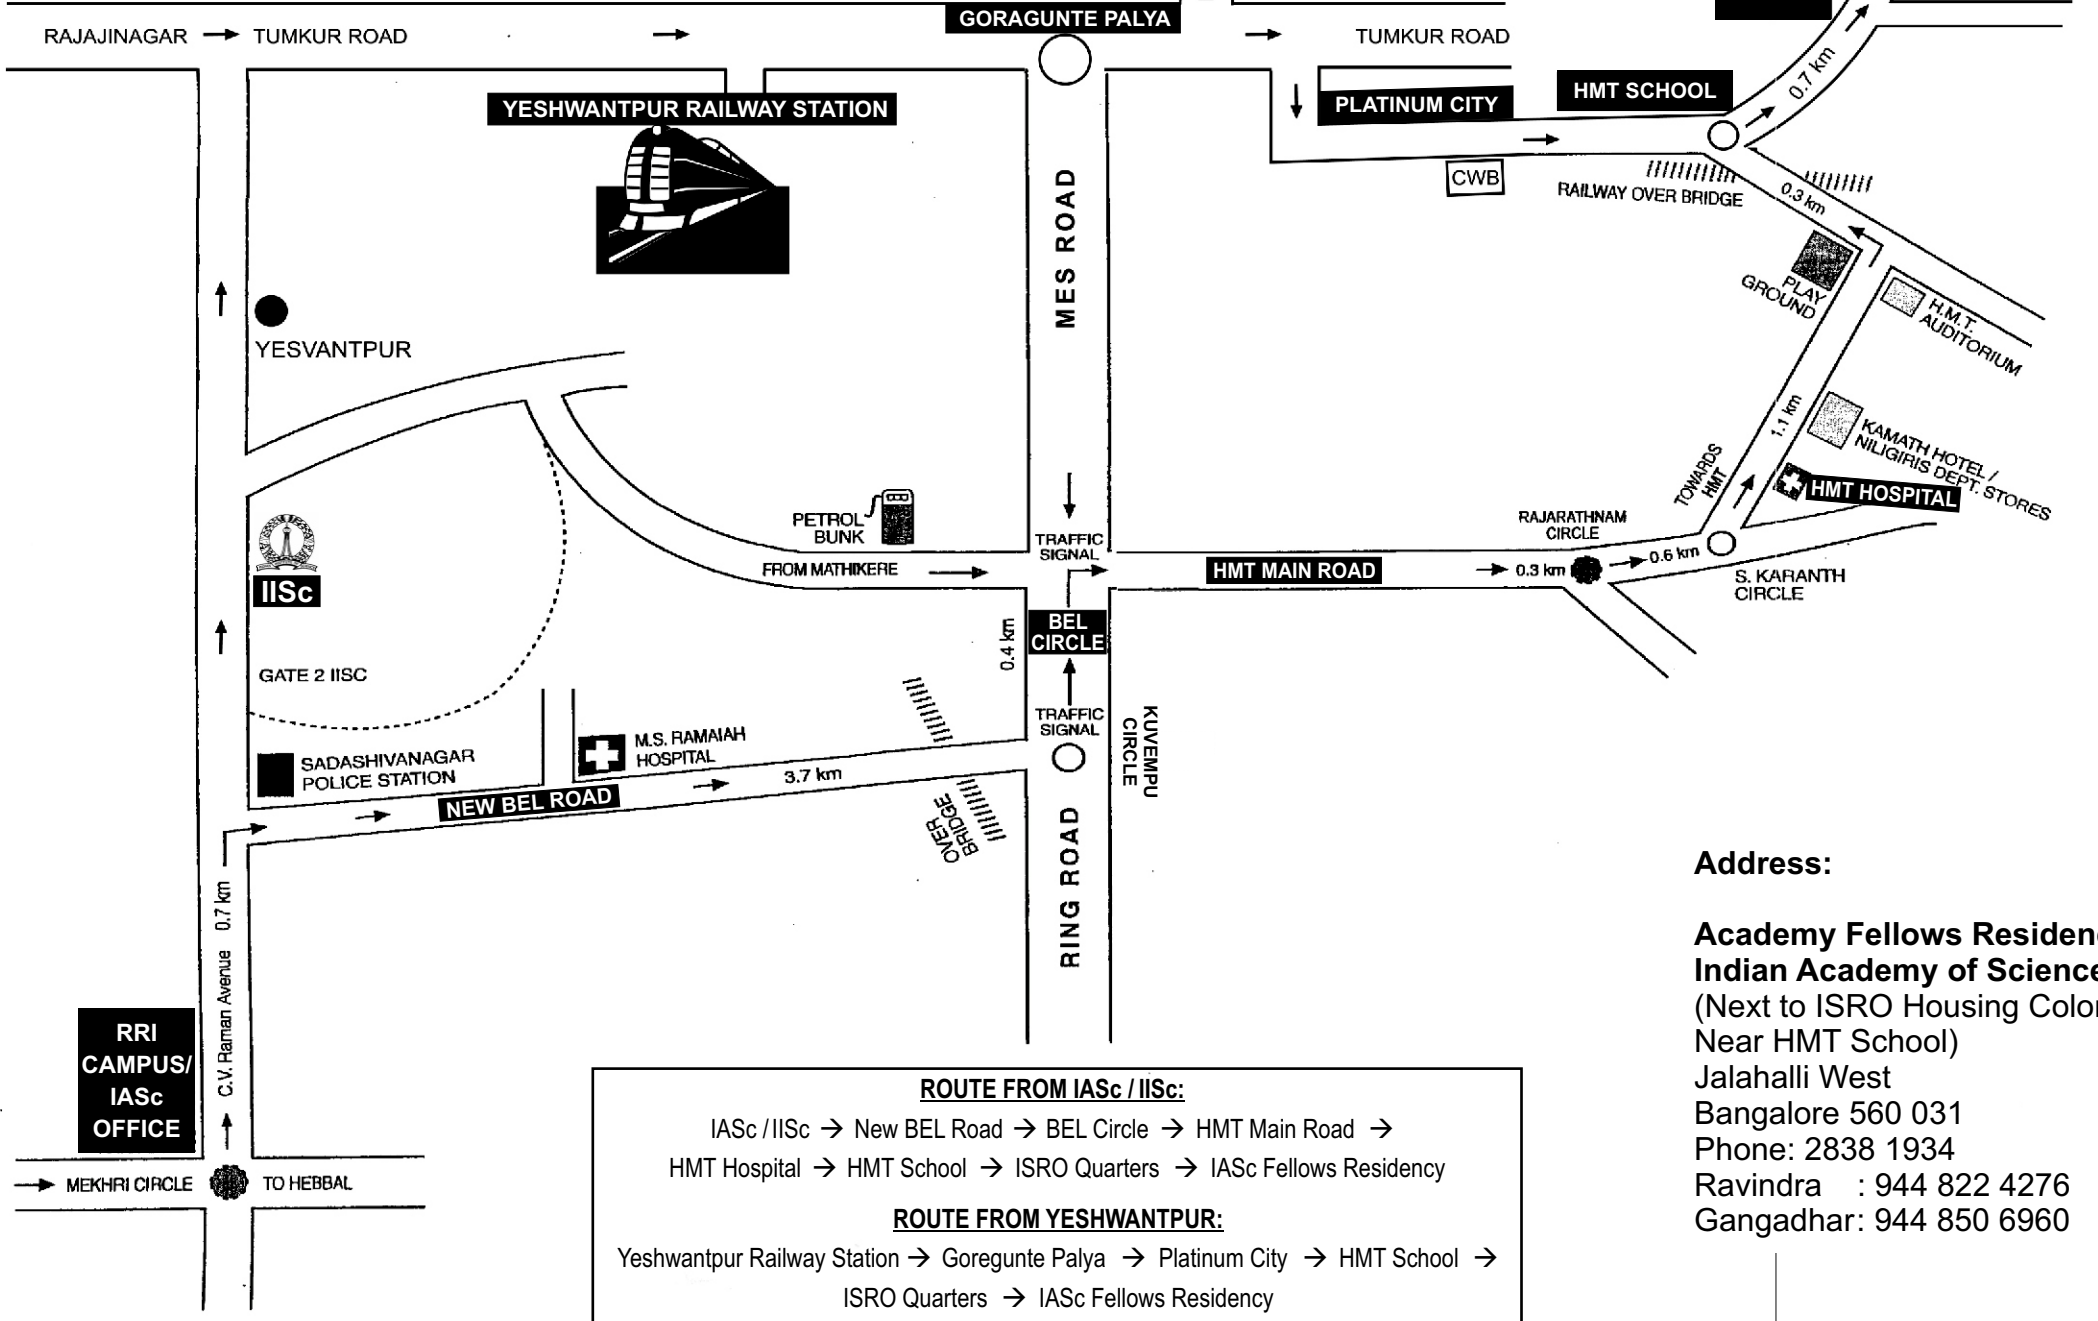

Guide Map - Academy Fellows Residency, Jalahalli

Address:

Academy Fellows Residency
Indian Academy of Sciences
 (Next to ISRO Housing Colony,
 Near HMT School)
 Jalahalli West
 Bangalore 560 031
 Phone: 2838 1934
 Ravindra : 944 822 4276
 Gangadhar: 944 850 6960

ROUTE FROM IASc / IISc:
 IASc / IISc → New BEL Road → BEL Circle → HMT Main Road →
 HMT Hospital → HMT School → ISRO Quarters → IASc Fellows Residency

ROUTE FROM YESHWANTPUR:
 Yeshwantpur Railway Station → Goregunte Palya → Platinum City → HMT School →
 ISRO Quarters → IASc Fellows Residency